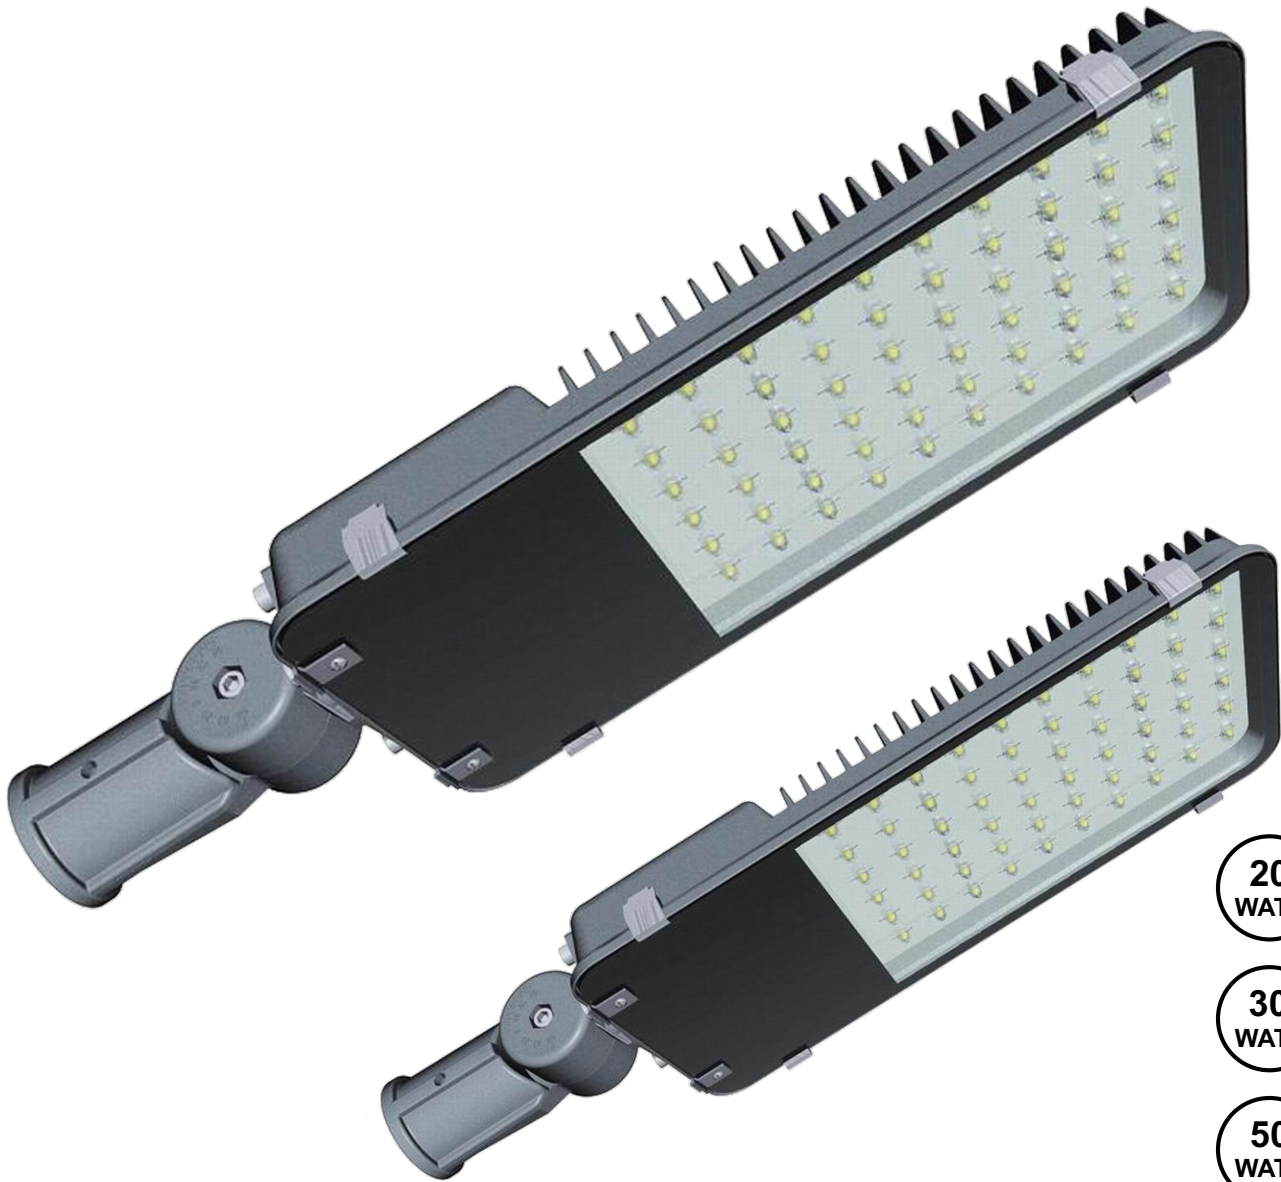

20
WATT

36
WATT

NO UV & IR
Radiation

Life
10,000*
HOURS

VOLTAGE
SURGE
PROTECTION
4kV

1YEAR
WARRENTY

Sabse BRIGHT
ORB Light

ORB TUFFGLOW